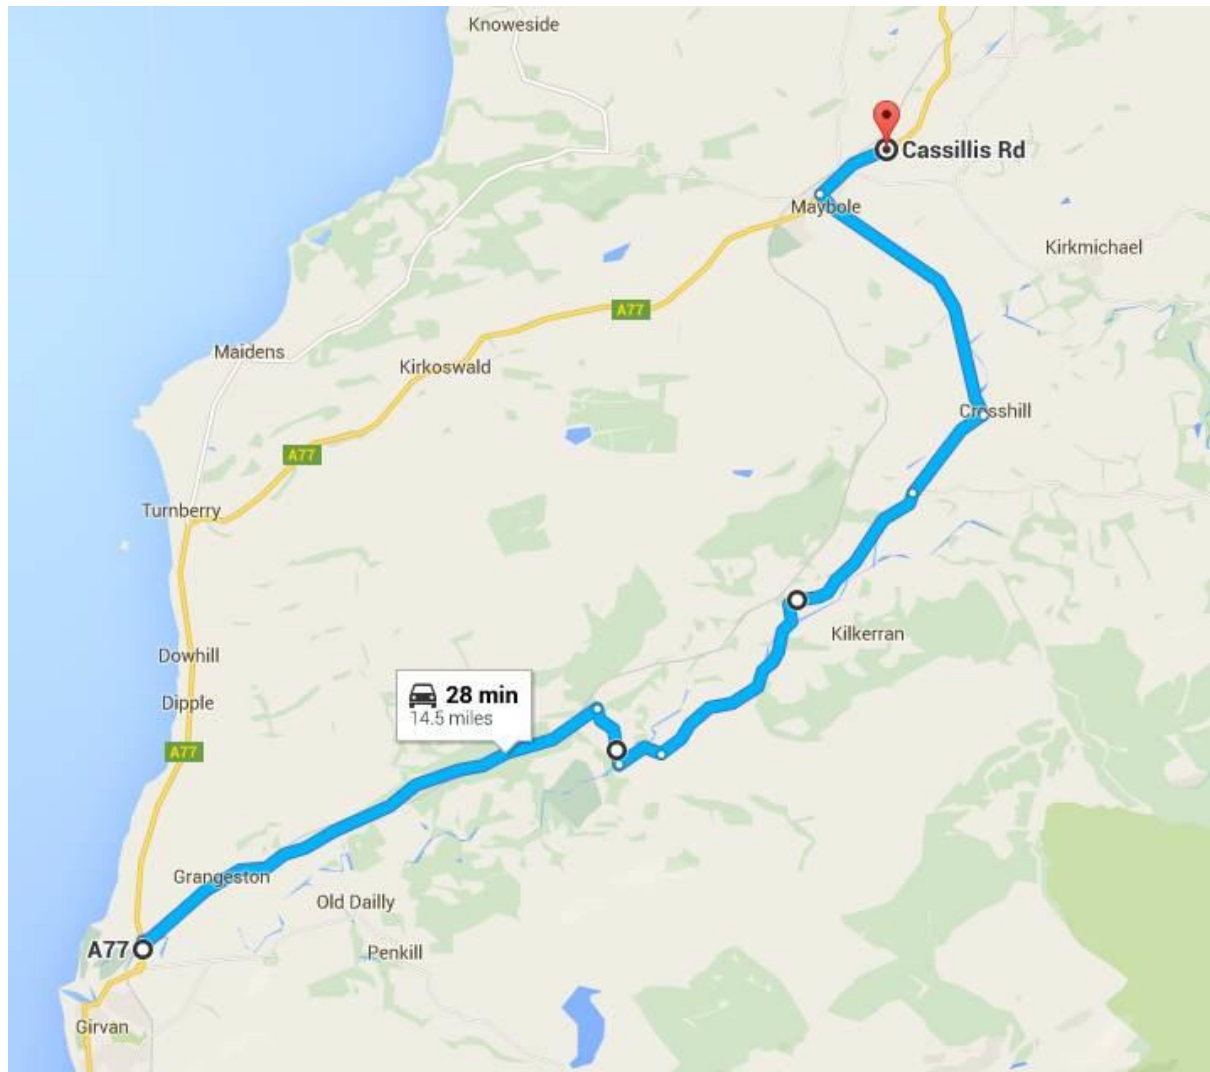

Detour for A77 Closure

Southbound

Closure of A77 at Maybole Cross – Jct of St Curthbert’s Rd B7023 – turn left to B 7023 St Curthbert’s Rd – continue along Crosshill Rd, take right to remaining B7023 – turn right onto Dailly Rd B741 – continue along B741 to Dailly, take C30 to Old Dailly – take B734 to Girvan.

Distance 13.5 miles

Northbound

Closure of A77 at B734 Bridgemill Rbt – take 2nd exit onto B734 – continue to Old Dailly – take C30 to Dailly then take B741 continue to Crosshill then take left onto B7023 to St Cuthbert’s Rd Maybole – turn right to rejoin A77 northbound.

Distance 13.5 miles